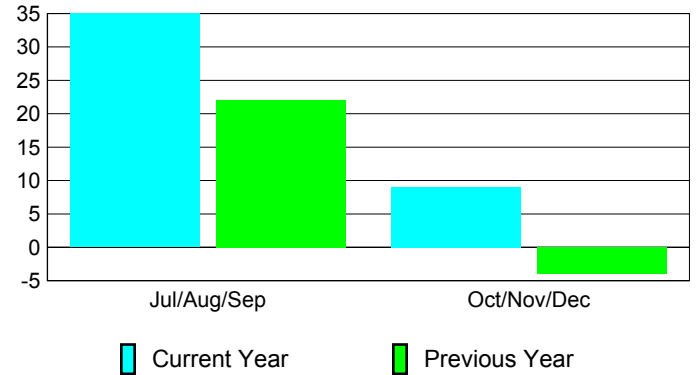

Membership Results
2010-2011

Membership
2009-2010

Month	Net Memb	Actual New	Actual Dropped	Gain/Loss of	Gain/Loss of
	Goal	Memb	Memb	Memb	Memb
Jul/Aug/Sep	30	86	-51	35	22
Oct/Nov/Dec	30	39	-30	9	-4
Totals	60	125	-81	44	18

Membership Results 2010-2011

Goal, New, Dropped, Gain/Loss

Comparison of Membership Gain/Loss

Current Year Compared to the Previous Year

Gender Comparison 2010-2011